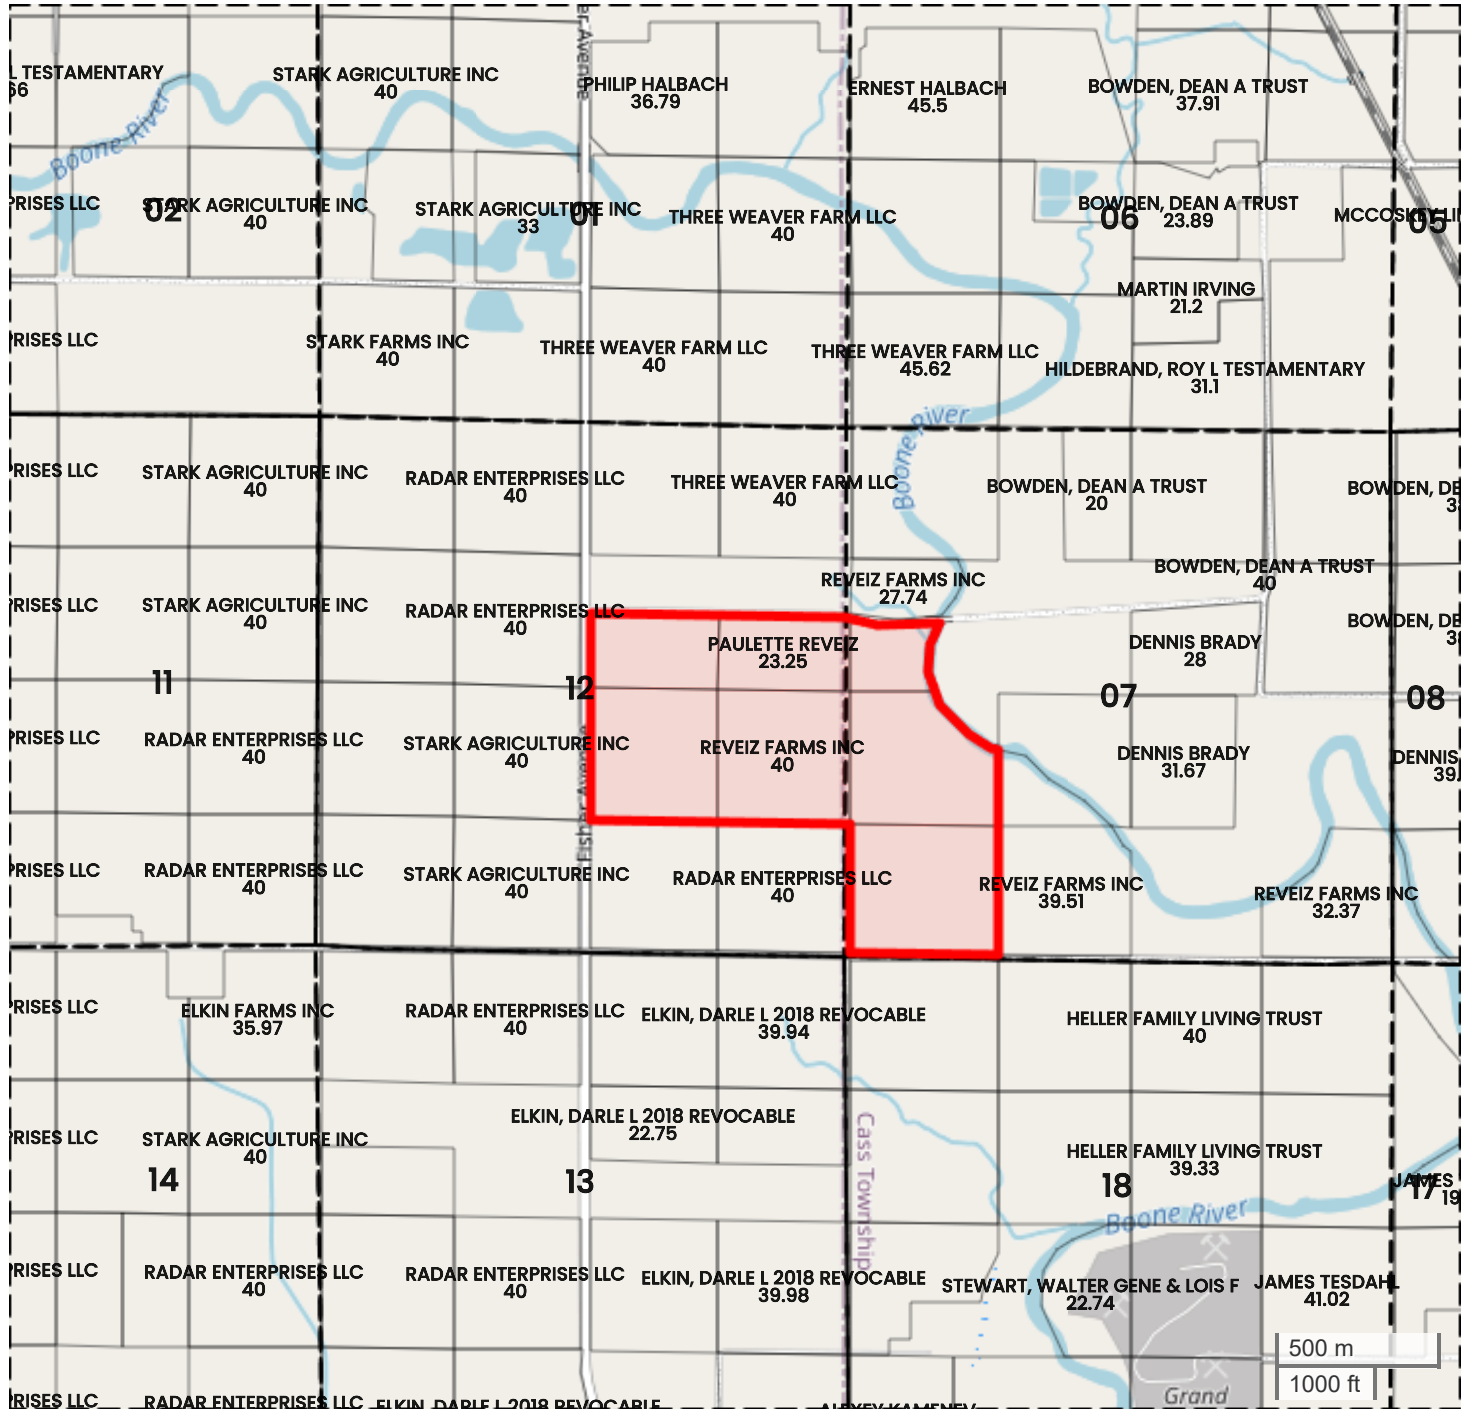

REVEIZ FARM - 220.81 ACRES

PLAT MAP

Center: 42.536227, -93.857597

07-89N-25W

Cass Township

Hamilton County, IA

FarmWorth, LLC makes no representations or warranties, express or implied, as to the accuracy of any information, data, numerical values, boundaries, or any other information generated through the use of FarmWorth.com. User is solely responsible for independently investigating and determining all information provided through FarmWorth.com prior to use and waives any and all claims against FarmWorth, LLC for any inaccuracies or inconsistencies in the information and/or data.